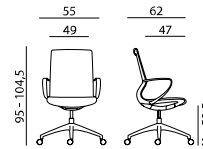

vision

The Vision chair is a lightweight, smart and attractive seating solution that can be used as a task chair as well as a meeting room or chair. The clean lines and intelligent reclining mechanism make Vision a pleasure to see and use. LEAN BACK AND RELAX: the minimalist Vision Chair integrates the reclining mechanism in a new and exiting way – fully integrated into the structure. This allow for clean lines and a ultra-light appearance. with tilt up to 19° increase performance and relax.

VISION BLACK/NET DARK GREY

VISION IVORY/NET GREY

lean back and relax

synchronized movement of the seat and backrest with an inclination of up to 19 degrees increases performance and relaxation at the same time.