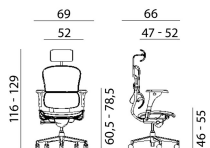

ergohuman

The Ergohuman chair is a perfect mix of design and technology: the ergonomic features include flex zones that ensure constant back and lumbar support, multi-dimensional adjustable armrests for unparalleled support and a height-adjustable pivoting headrest for full crane support. The Ergohuman has been designed especially for those who are in an office chair for long periods of time. This is also referred as "Intensive Use Seating". Synchro tilt mechanism with infinite lock, sliding seat, pneumatic height adjustment, automatic lumbar support system, height and angle adjustable arms and headrest. Special micro - perforated high resistance canvas. Alu base. The Ergohuman is truly eco-friendly with an impressive 97% recyclability, has also achieved Greenguard Indoor Air Quality. Imported product.