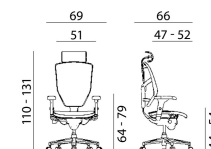

The Enjoy office chair connects art and science, with flex zones that ensure constant support of back and lumbar, multi-dimensional adjustable arm rests for unparalleled support and a height-adjustable pivoting headrest for full crane support. Synchronized multi-lock mechanism with antishock system. Sliding seat. Special micro - perforated high resistance canvas. 3D adjustable armrests. Adjustable headrest. Alu base. Certified to BSEN5459 (2000) Part 2: structurally suitable and sufficiently stable for use as an office chair for up to 24 hours a day, when used by persons up to 150kg in weight. Eco-friendly - 97% of the Enjoy® chair is made with recyclable materials. Imported product.

Avec ses zones flexibles qui garantissent un maintien permanent du dos et des lombaires, ses accoudoirs redimensionnables et ajustables pour un appui asymétrique et son appui-tête pivotant à hauteur ajustable pour un maintien intégral du crâne, la chaise de bureau Enjoy est le point de jonction entre la science et les arts. Mécanisme de blocage synchronisé à points multiples, un dispositif antichoc. Assise coulissante. Toile haute résistance à micro-perforation spéciale. Accoudoirs ajustables en 3D. Appui-tête ajustable. Piètement en aluminium. Certifié BSEN5459 (2000), deuxième partie: structure convenable et suffisamment stable pour un usage de bureau jusqu'à 24 heures / 24 par une personne de moins de 150 kg. Respecte l'environnement: 97% de la chaise Enjoy® est faite de matériaux recyclables. Produit d'importation.